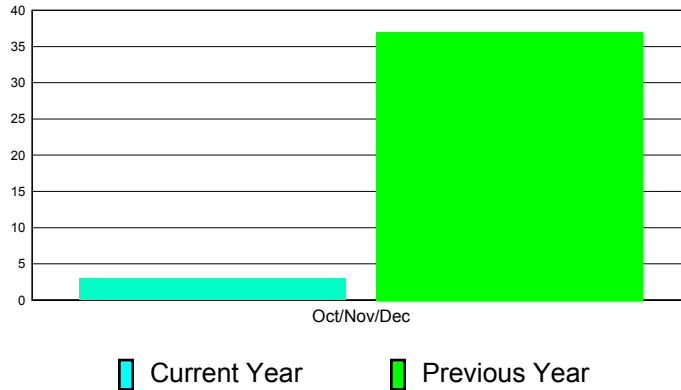

Comparison of Membership Gain/Loss

Current Year Compared to the Previous Year