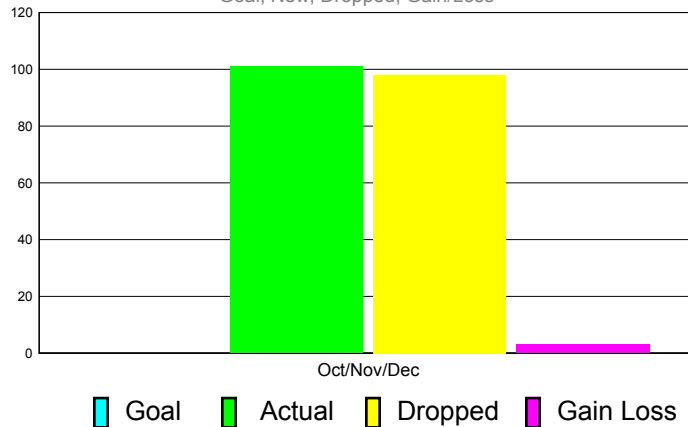

### YTD Status Quo Clubs 2010-2011

Status Quo Clubs Compared to Status Quo Members

## MEMBERSHIP

**Membership Results  
2011-2012**

**Membership  
2010-2011**

Month	Net Memb Goal	Actual New Memb	Actual Dropped Memb	Gain/Loss of Memb	Gain/ Loss of Memb
Oct/Nov/Dec	0	101	98	3	37
<b>Totals</b>	<b>0</b>	<b>101</b>	<b>98</b>	<b>3</b>	<b>37</b>

### Membership Results 2011-2012

Goal, New, Dropped, Gain/Loss